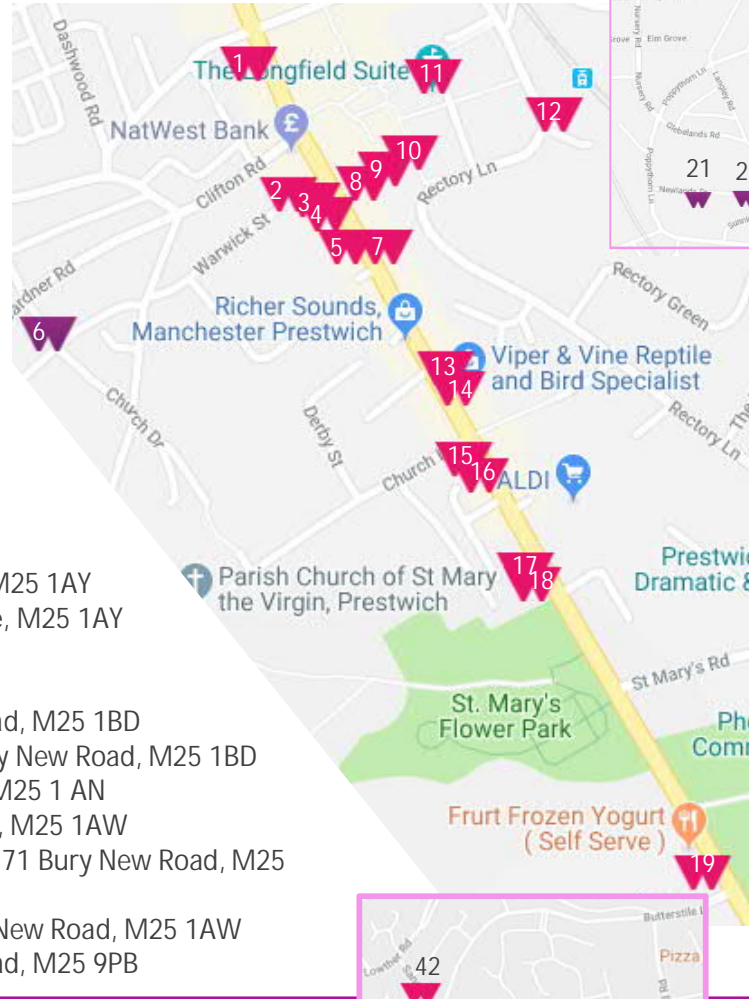

PRESTWICH VILLAGE

1. Gallery 786, 499 Bury New Road, M25 1AD
2. All the Shapes, 8 Warwick Street, M25 3HN
3. J Star, (upstairs) 457 Bury New Road, M25 1AF
4. Basil & Lily, 449A Bury New Road, M25 1AF
5. Pres, 441 Bury New Road, M25 1AF
6. 4 Arthur St, Prestwich, Manchester M25 3HE, UK
7. Footprint Travel, 440 Bury New Road, M25 1AZ
8. Village Greens, M25 1AY
9. Claire's Cafe, Longfield Centre, M25 1AY
10. You & Me Cafe, Longfield Centre, M25 1AY
11. Prestwich Library, M25 1AY
12. Creative Living Centre, M25 1BP
13. Time For Tea, 416 Bury New Road, M25 1BD
14. Farah Naz Hairdressing, 408 Bury New Road, M25 1BD
15. Grape to Grain, 1 Church Lane, M25 1 AN
16. Rose & Lee, 393 Bury New Road, M25 1AW
17. Jennie Platt Estates & Lettings, 371 Bury New Road, M25 1AW
18. Creative Calm Studio, 371 Bury New Road, M25 1AW
19. First Draught, 255 Bury New Road, M25 9PB

Check business opening times

20. 22 Nursery Road, M25 3DG
21. 14 Newlands Drive, M25 3BU
22. 32 Newlands Drive, M25 3BU
23. 53 Glebelands Road, M25 1WH

HEATON PARK AREA

24. 18 Milton Road, M25 1PT
25. 59 Merton Road, M25 1PN
26. 48 Orange Hill Road, M25 1LS
27. Bury Age UK, Sealand House, Vine Street M25 1NQ
28. 14 Bedford Street, M25 1HX
29. Heaton Park Methodist Church, Bury Old Road (Heaton Street Entrance), M25 1JA
30. 7 Albert Street, M25 1HN
31. 74 Heywood Road, M25 1FN
32. 8 Green Walks, M25 1DS

SEDGLEY AREA

33. 1 Norton Grange, M25 0GR
34. 2 York Avenue, M25 0FZ
35. 4 York Avenue, M25 0FZ
36. Designers Hair & Beauty 26 Bury New Road, M25 0LD
37. Friendship Circle, 17 Bury New Road, M25 9JZ
38. Antalya Grill, 25b Bury New Road, M25 9JZ
39. 49 Circular Road, M25 9NR

HILTON LANE AREA

40. 16 Beckley Avenue, M25 9RR
41. Simply Faded Barbers, 146 Butterstile Lane, M25 9TJ
42. Doolittle Pets, 63 Sandy Lane, M25 9PS
43. 5 Oak Bank, M25 9XL